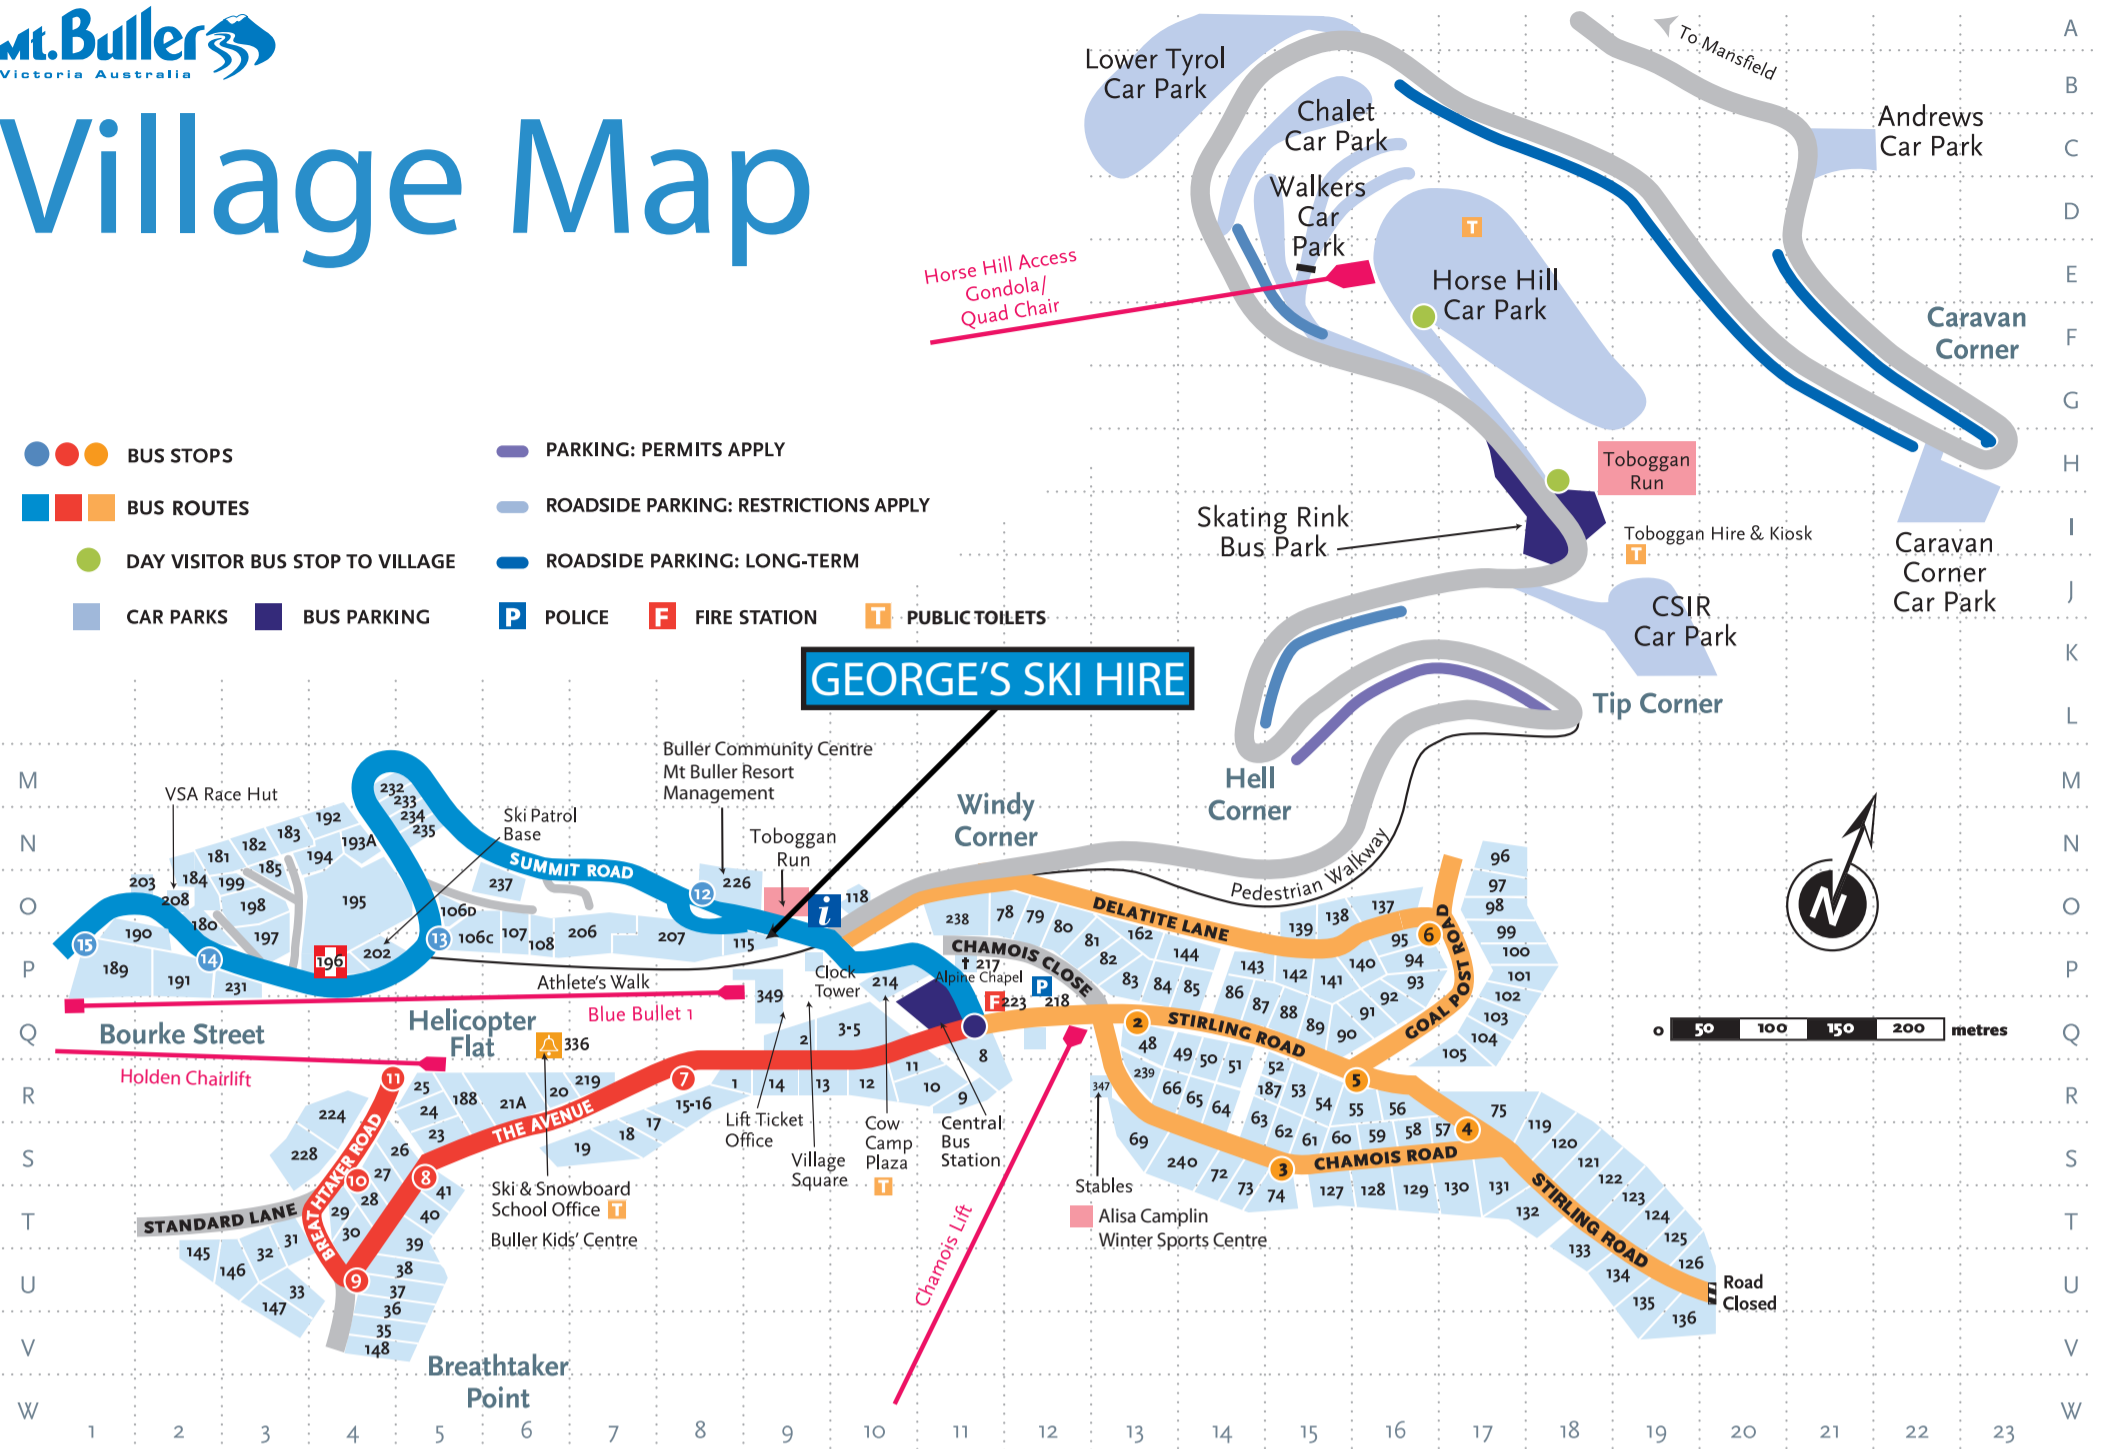

Village Map

- ● ● BUS STOPS
- ■ ■ BUS ROUTES
- DAY VISITOR BUS STOP TO VILLAGE
- CAR PARKS
- BUS PARKING
- PARKING: PERMITS APPLY
- ROADSIDE PARKING: RESTRICTIONS APPLY
- ROADSIDE PARKING: LONG-TERM
- P POLICE
- F FIRE STATION
- T PUBLIC TOILETS

	Ref.	No.
Collegians Ski Club	V3	147
Coonamar Ski Club	Q15	90
Corio Ski Club	O15	139
Cortina Ski Club	R14	64
Corviglia Ski Club	Q11	8
Courchevel	R5	188
Cresta Apartments	R11	9
Crosscut Lodge	N3	194
CSIR Ski Club	O15	138
Cuckoo Lodge	N3	182
Currawong Ski Club	O12	80
Dandenong/Firn	R6	23
Down Hill/Geelong	S4	26
Delatite Ski Club	Q14	88
Double B Ski Club	T4	39
Drifters	S15	61
Duck Inn	O17	97
Elk Ski Lodge	S4	27
Elkhorn Apartments	S14	240
Eltham	S6	19
Etna S.C.	Q14	87
Firmow Ski Club	R14	50
Four Winds Ski Club	Q16	91
Geebung Ski Club	R18	119
Glacier Lodge	P15	142
Gliss Ski Club	U3	32
Gonzaga Ski Club	P13	162
Gran Sasso	N5	234
Grimus Apartments	R4	224
Hima Flats	U4	37
Hotel Enzian	S13	69
Hotel Pension Grimus	R4	224
Howqua Ski Club	P12	81
Huski Ski Apartments	S16	128
Icicles Ski Club	R13	66
Igloo Apartments	R14	52
Iltis Ski Club	Q15	89
Ivor Whittaker	O4	195
Jungfrau Ski Club	T15	127
K2 Apartments	O11	238
Kandahar	O2	199
Koflers Storage	O1	203
Koomerang Ski Club	O2	180
Kooroora Hotel	Q9	3-5
La Grangette	N2	181

	Ref.	No.
Snowflake Apartments	R16	56
Snowmass Apartments	R6	21A
Southern Cross Ski Club	R10	12
Spark Ski Club	S16	58
St Anton	R15	55
St Buller	O6	237
St Christina Apartments	N3	183
Star Alpine	S6	19
Stirling House	U19	134
Summit Lodge	O1	190
Sundowner Lodge	T17	132
Tatry Ski Club	S14	72
Telemark Lodge	P16	94
Terama Ski Club	P17	101
Timberline	T5	41
Timbaktu	P3	231
Twin Towers	P2	191
Ullr Ski Club	R11	9
Ullr Apartments	R11	9
University of Melbourne Alpine Lodge	R10	11
University Ski Lodg	R8	15-16
The Vail Club	Q17	104
Valley View Apartments	P6	108
VSL Ski Club	S17	130
Whistler Lodge	S14	73
White Star	P14	143
Winterbrook Ski Lodge	S4	27
Winterhaven Ski Club	S14	63
Wombat Lodge	N3	182
Woolybutt Apartments	N4	193A
Yurredla	S6	19